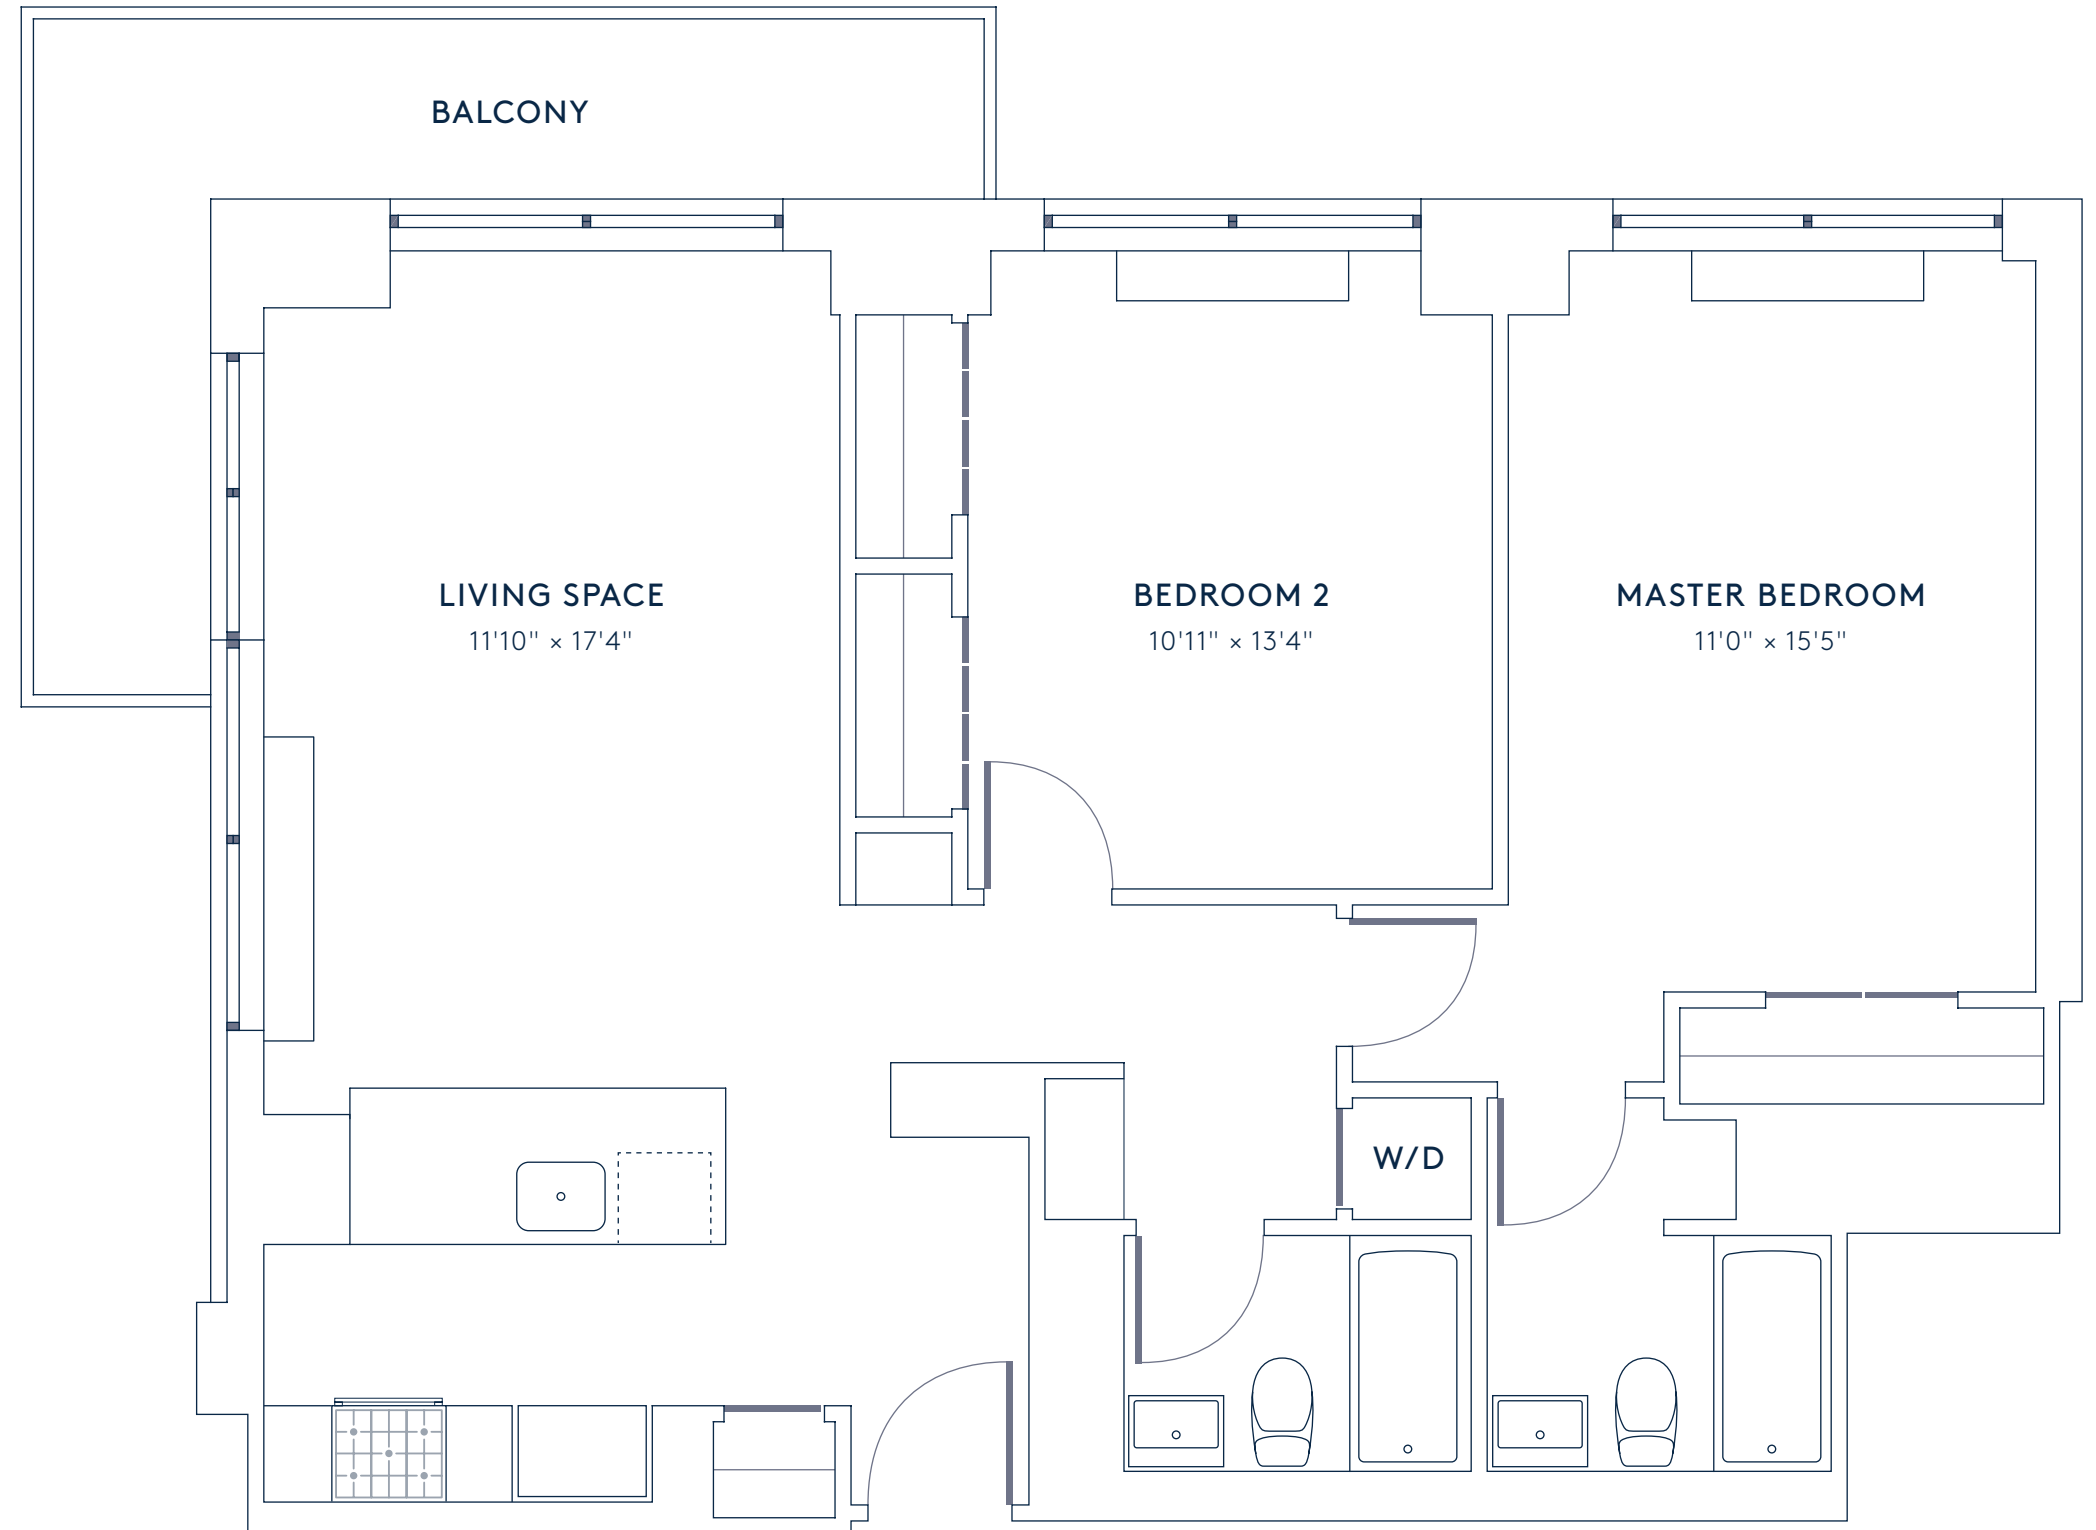

# RIVERBANK

**PENTHOUSE E**  
**FLOORS 38-44**  
**991 SQ FT**  
**125 EXT SQ FT\***

2 BEDROOMS  
2 BATHS  
BALCONY

- Open Kitchen
- Arctic Quartz Countertops
- Matte Fog Herringbone Backsplashes
- Stainless Steel Appliances
- Oak-Paneled Range Hood
- Pendant Lighting
- Millwork-Clad Closets
- Ample Master Bedroom Fits King-Size Bed
- Custom Oil-Rubbed Bronze Fixtures
- Custom Vanity and Herringbone Porcelain Wall Tiles
- Washer and Dryer
- Solar Shades
- Lime-Washed Wide-Plank Oak Flooring
- Balcony

\*Unit 38E: 675 Ext. Sq. Ft.